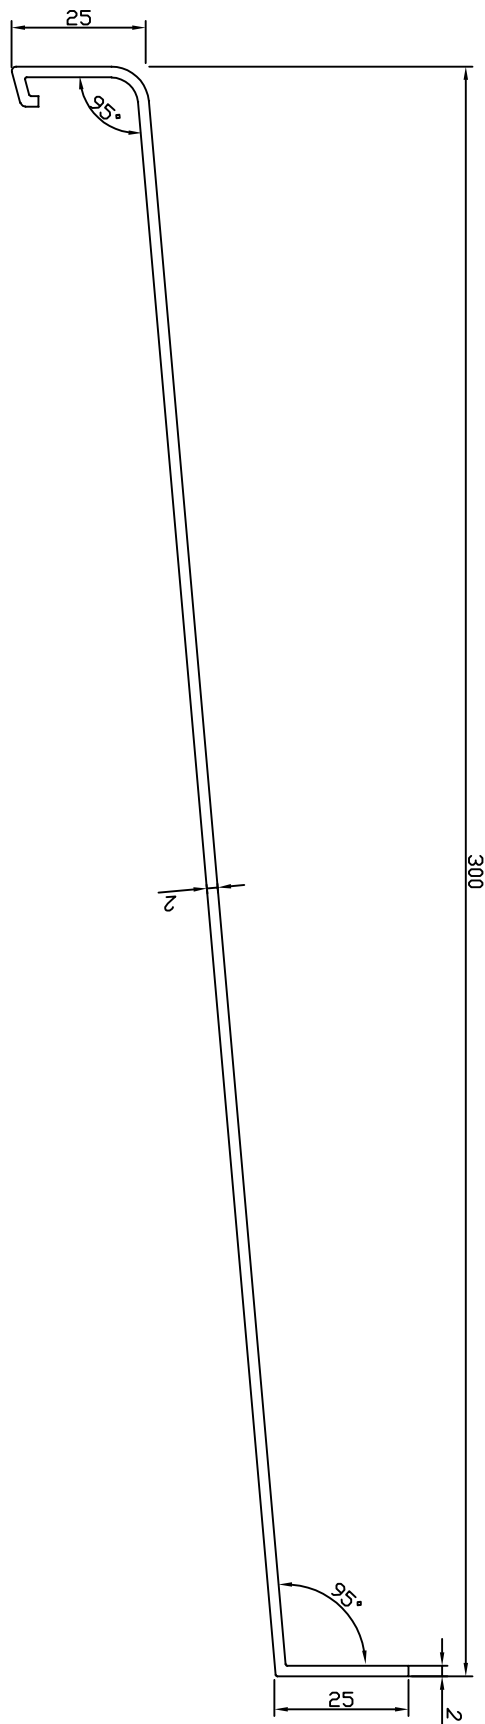

300mm

Greutate: 1,91Kg / ml