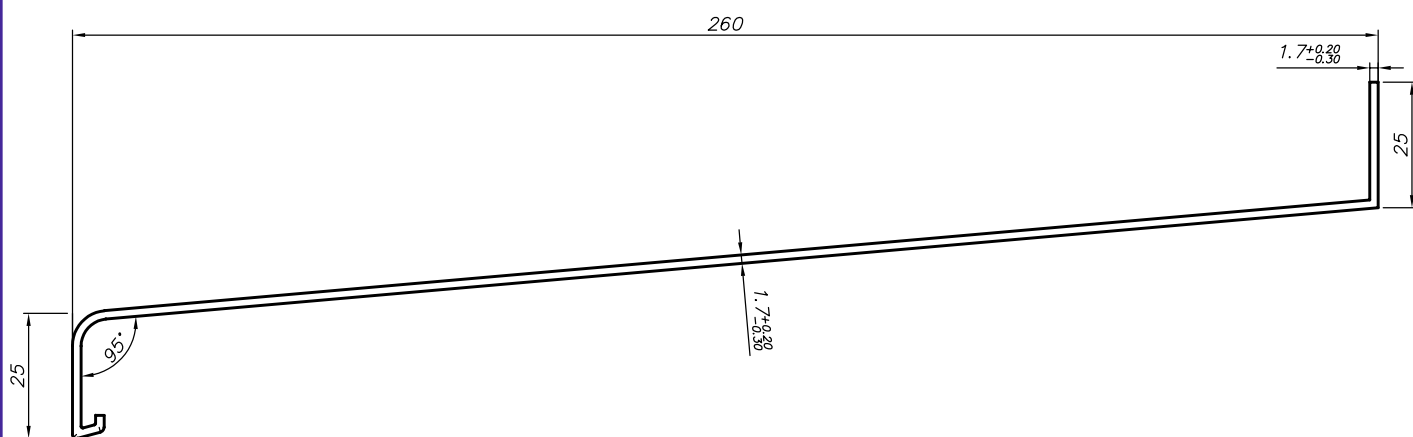

# 210mm

Greutate: 1,05Kg / ml

# 225mm

Greutate: 1,07Kg / ml

# 240mm

Greutate: 1,19Kg / ml

# 260mm

Greutate: 1,44Kg / ml