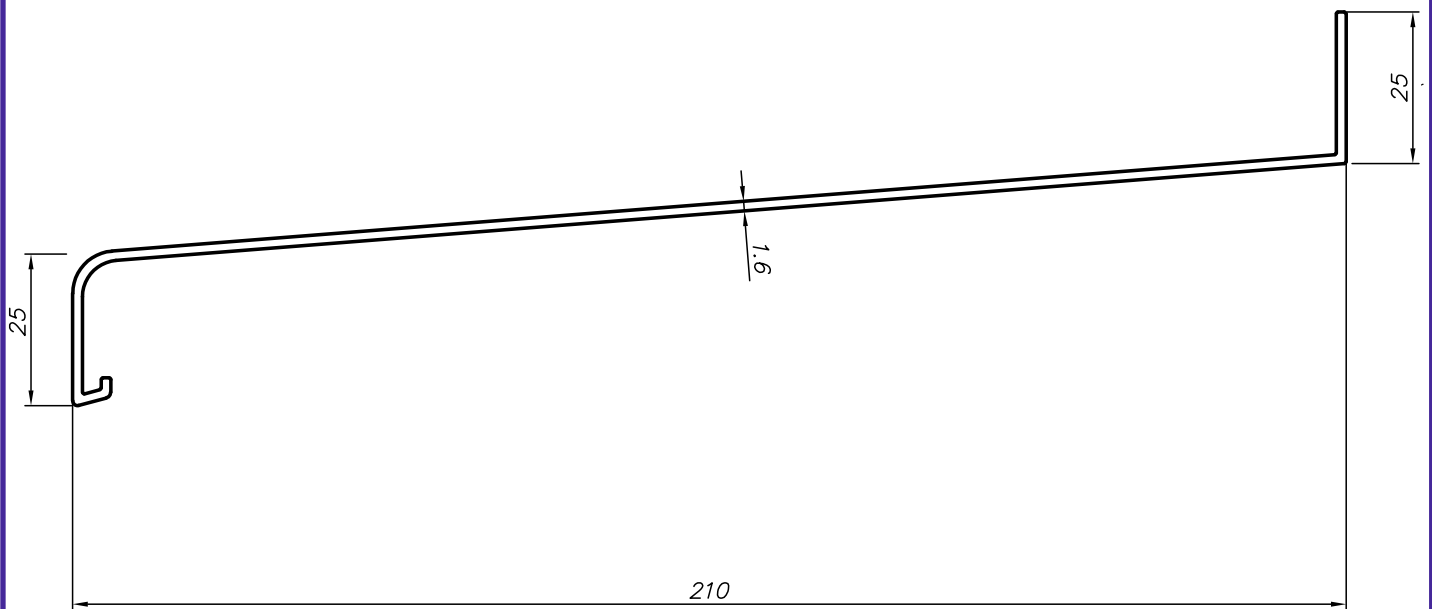

# 180mm

Greutate: 0,91Kg / ml

# 195mm

Greutate: 0,97Kg / ml

# 210mm

Greutate: 1,05Kg / ml

# 260mm

Greutate: 1,44Kg / ml