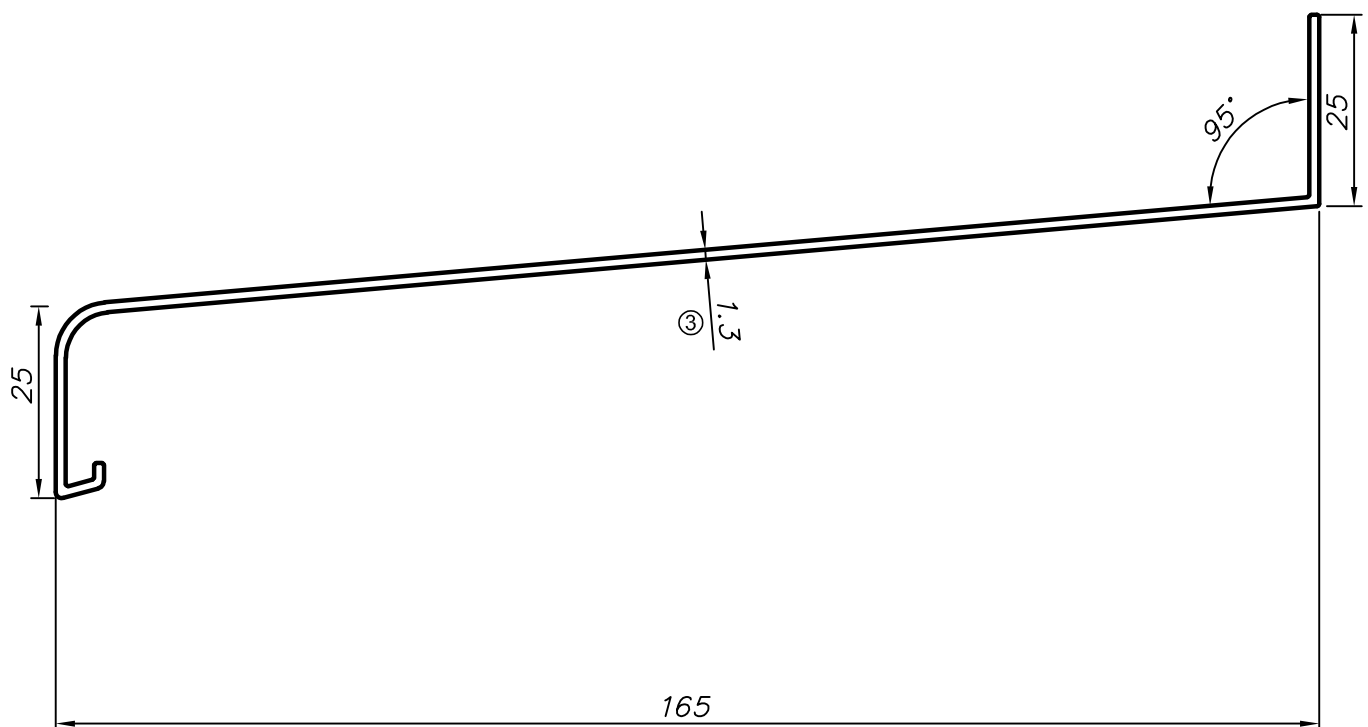

75mm

Greutate: 0,42Kg / ml

105mm

Greutate: 0,51Kg / ml

135mm

Greutate: 0,58Kg / ml

150mm

Greutate: 0,69Kg / ml

# 165mm

Greutate: 0,74Kg / ml

# 210mm

Greutate: 1,05Kg / ml

# 260mm

Greutate: 1,44Kg / ml