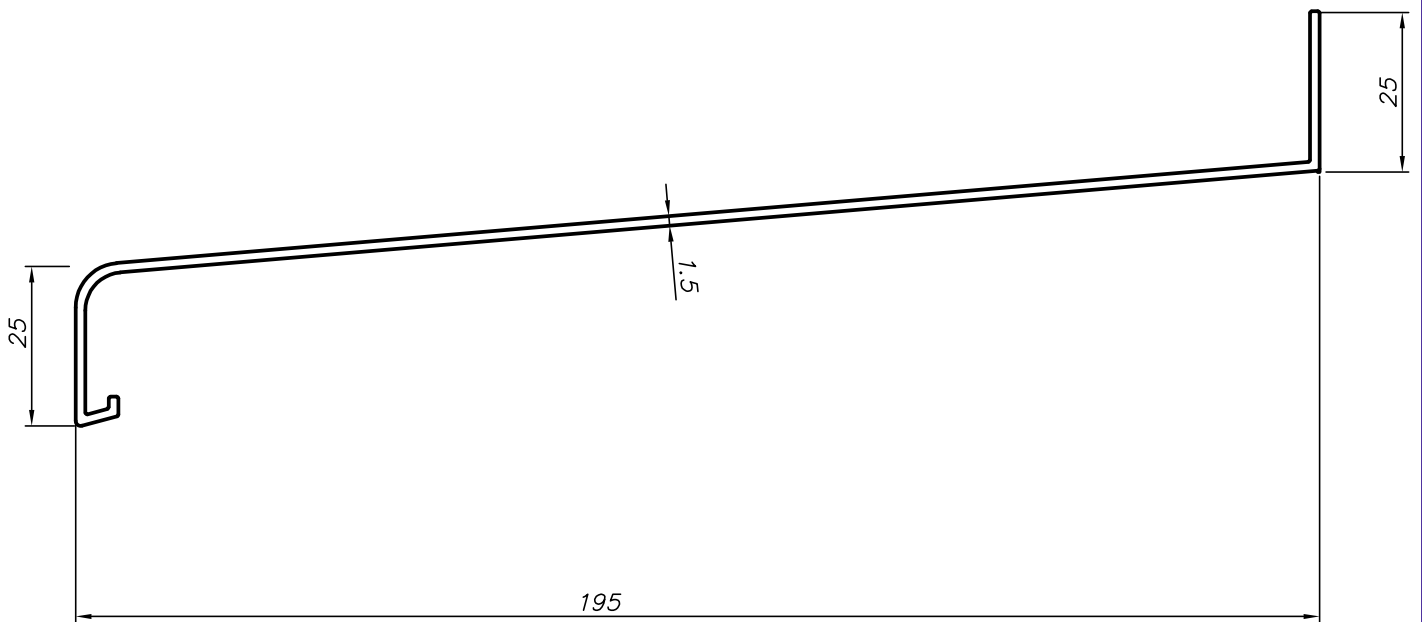

195mm

Greutate: 0,97Kg / ml