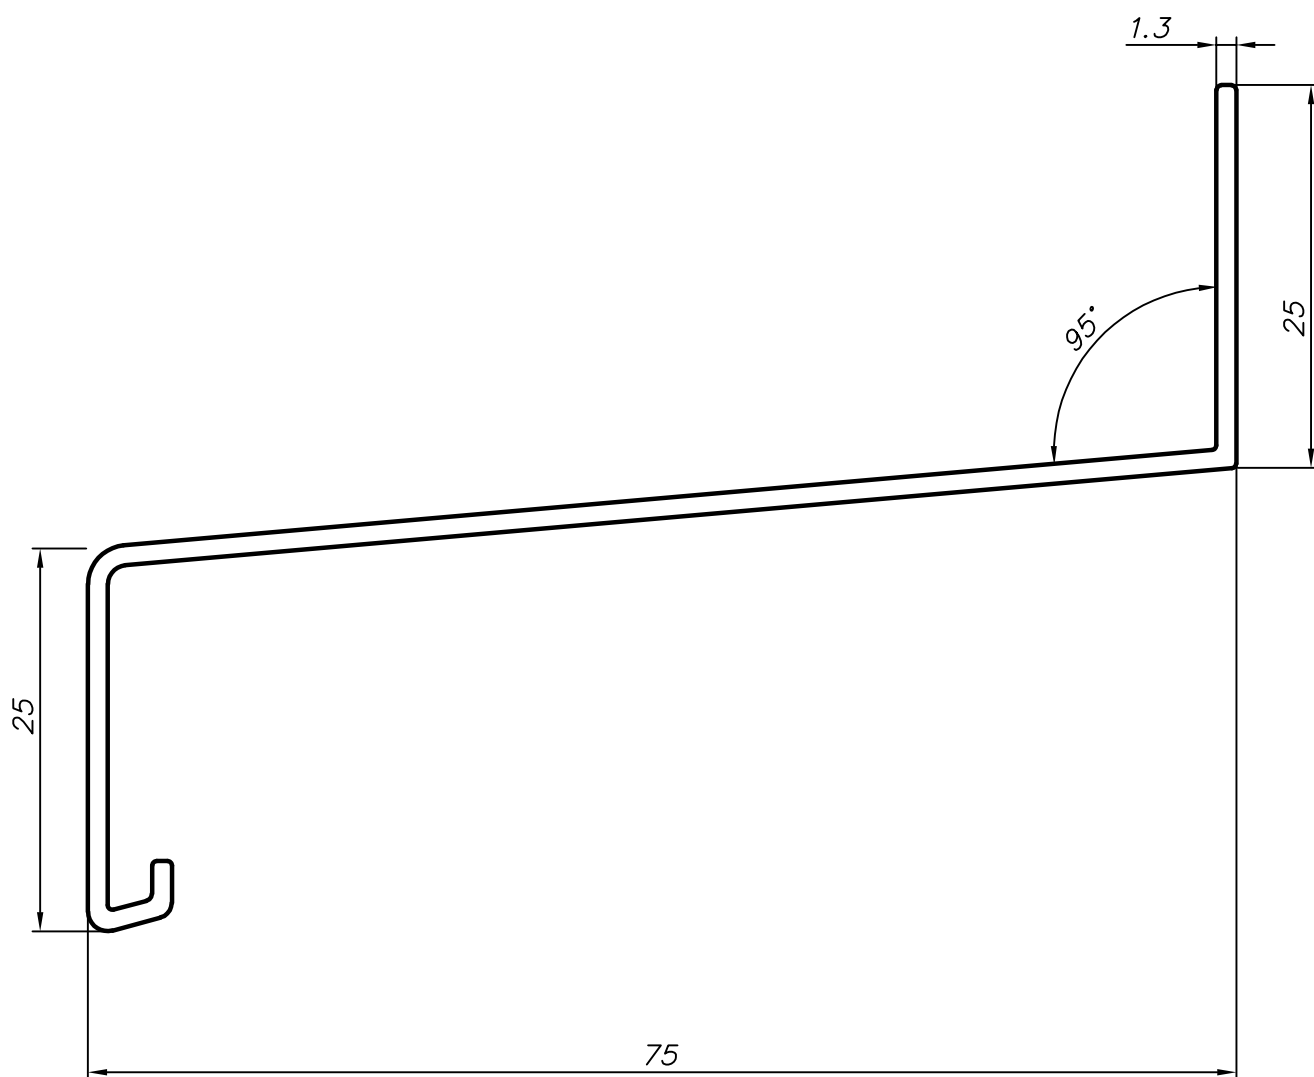

75mm

Greutate: 0,42Kg / ml