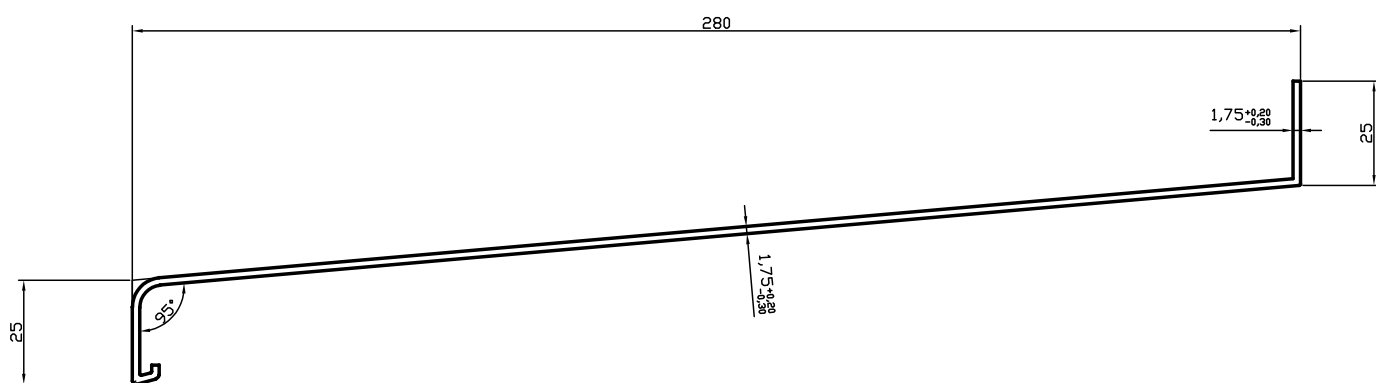

# 240mm

Greutate: 1,19Kg / ml

# 260mm

Greutate: 1,44Kg / ml

# 280mm

Greutate: 1,58Kg / ml

300mm

Greutate: 1,91Kg / ml

320mm

Greutate: 2,09Kg / ml