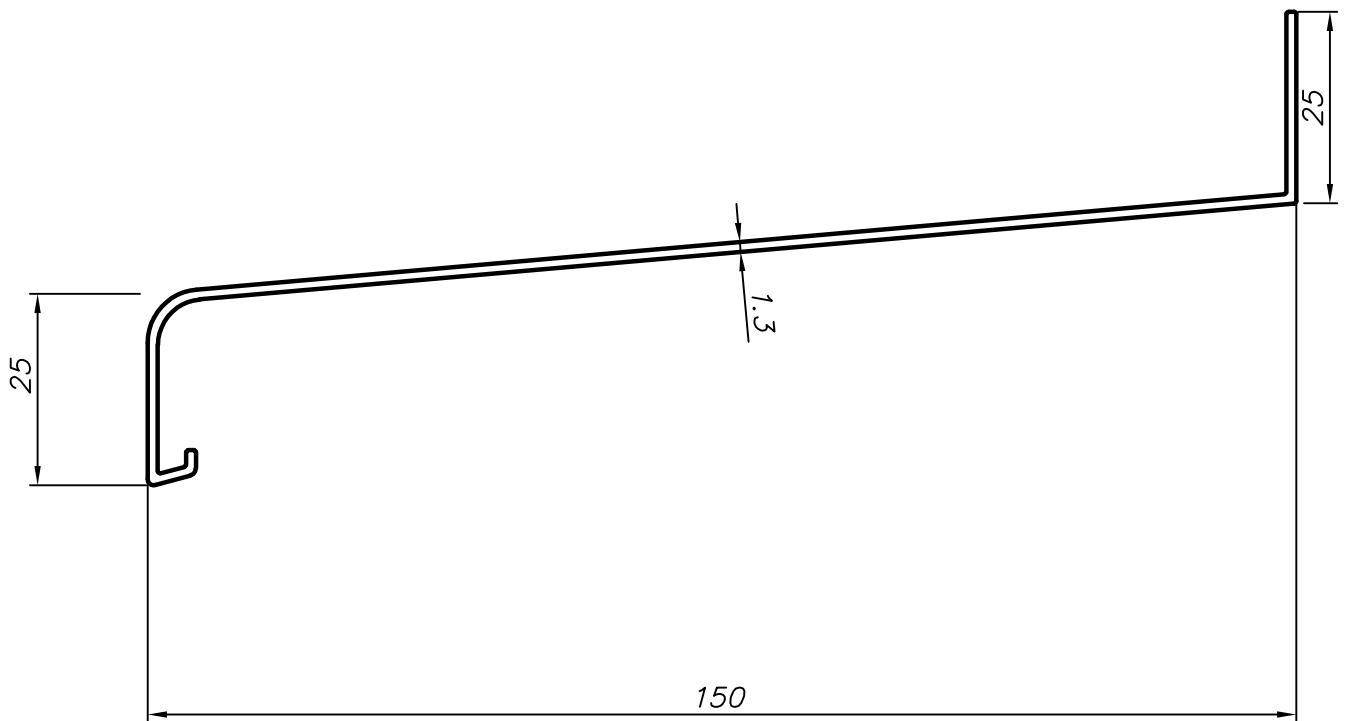

75mm

Greutate: 0,42Kg / ml

105mm

Greutate: 0,51Kg / ml

135mm

Greutate: 0,58Kg / ml

150mm

Greutate: 0,69Kg / ml

# 165mm

Greutate: 0,74Kg / ml

# 240mm

Greutate: 1,19Kg / ml

# 260mm

Greutate: 1,44Kg / ml